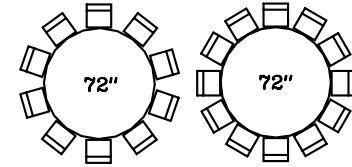

**Round Tables**

**30" Tables**  
Seating for  
2-4 guests

**36" Tables**  
Seating for  
4-6 guests

**48" Tables**  
Seating for  
6-8 guests

**60" Tables**  
Seating for  
8-10 guests

**72" Tables**  
Seating for  
10-12 guests

**Rectangle Tables**

**4'x30"**  
Seating for  
4-6 guests

**6'x18"**  
Conference Table  
Seats 3

**6'x30"**  
Seating for  
6-8 guests

**6'x48"**  
Family Style Table  
Seating for 10 guests

**8'x18"**  
Conference Table  
Seats 4

**8'x30"**  
Seating for  
8-10 guests

**8' x 39"**  
Farm Table  
Seating for 8-10 guests

**8'x48"**  
Family Style Table  
Seating for 12 guests

**Miscellaneous Tables**

**Bistro/Cocktail/Highboy Tables & Bases**

**Half Round Tables**

**Serpentine Tables**

**Square Tables**

**48" Tables**  
Seating for  
4-6 guests

**60" Tables**  
Seating for  
8-10 guests

IT'S ALL IN THE DETAILS.