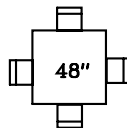

**Rectangle Tables**

**4'x30"**  
Seating for  
4-6 guests

**6'x18"**  
Conference Table  
Seats 3

**6'x30"**  
Seating for  
6-8 guests

**6'x48"**  
Family Style Table  
Seating for 10 guests

**8'x18"**  
Conference Table  
Seats 4

**8'x30"**  
Seating for  
8-10 guests

**8' x 39"**  
Farm Table  
Seating for 8-10 guests

**8'x48"**  
Family Style Table  
Seating for 12 guests

**Miscellaneous Tables**

**Bistro/Cocktail/Highboy Tables & Bases**

**Half Round Tables**

**Serpentine Tables**

**Square Tables**

**48" Tables**  
Seating for  
4-6 guests

**60" Tables**  
Seating for  
8-10 guests

IT'S ALL IN THE DETAILS.