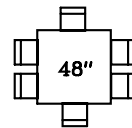

**Rectangle Tables**

**4'x30"**  
Seating for  
4-6 guests

**6'x18"**  
Conference Table  
Seats 3

**6'x30"**  
Seating for  
6-8 guests

**6'x48"**  
Family Style Table  
Seating for 10 guests

**8'x18"**  
Conference Table  
Seats 4

**8'x30"**  
Seating for  
8-10 guests

**8' x 39"**  
Farm Table  
Seating for 8-10 guests

**8'x48"**  
Family Style Table  
Seating for 12 guests

**Miscellaneous Tables**

**Bistro/Cocktail/Highboy Tables & Bases**

**Half Round Tables**

**Serpentine Tables**

**Square Tables**

**48" Tables**  
Seating for  
4-6 guests

**60" Tables**  
Seating for  
8-10 guests

IT'S ALL IN THE DETAILS.