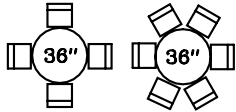

**Round Tables**

**30" Tables**  
Seating for  
2-4 guests

**36" Tables**  
Seating for  
4-6 guests

**48" Tables**  
Seating for  
6-8 guests

**60" Tables**  
Seating for  
8-10 guests

**72" Tables**  
Seating for  
10-12 guests

**Rectangle Tables**

**4'x30"**  
Seating for  
4-6 guests

**6'x18"**  
Conference Table  
Seats 3

**6'x30"**  
Seating for  
6-8 guests

**6'x48"**  
Family Style Table  
Seating for 10 guests

**8'x18"**  
Conference Table  
Seats 4

**8'x30"**  
Seating for  
8-10 guests

**8' x 39"**  
Farm Table  
Seating for 8-10 guests

**8'x48"**  
Family Style Table  
Seating for 12 guests

**Miscellaneous Tables**

**Bistro/Cocktail/Highboy Tables & Bases**