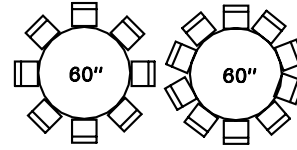

**Round Tables**

**30" Tables**  
Seating for  
2-4 guests

**36" Tables**  
Seating for  
4-6 guests

**48" Tables**  
Seating for  
6-8 guests

**60" Tables**  
Seating for  
8-10 guests

**72" Tables**  
Seating for  
10-12 guests

**Rectangle Tables**

**4'x30"**  
Seating for  
4-6 guests

**6'x18"**  
Conference Table  
Seats 3

**6'x30"**  
Seating for  
6-8 guests

**6'x48"**  
Family Style Table  
Seating for 10 guests

**8'x18"**  
Conference Table  
Seats 4

**8'x30"**  
Seating for  
8-10 guests

**8' x 39"**  
Farm Table  
Seating for 8-10 guests

**8'x48"**  
Family Style Table  
Seating for 12 guests

**Miscellaneous Tables**

**Bistro/Cocktail/Highboy Tables & Bases**

**Half Round Tables**

**Serpentine Tables**

**Square Tables**

**48" Tables**  
Seating for  
4-6 guests

**60" Tables**  
Seating for  
8-10 guests

IT'S ALL IN THE DETAILS.