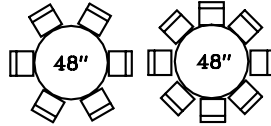

**Round Tables**

**30" Tables**  
Seating for  
2-4 guests

**36" Tables**  
Seating for  
4-6 guests

**48" Tables**  
Seating for  
6-8 guests

**60" Tables**  
Seating for  
8-10 guests

**72" Tables**  
Seating for  
10-12 guests

**Rectangle Tables**

**4'x30"**  
Seating for  
4-6 guests

**6'x18"**  
Conference Table  
Seats 3

**6'x30"**  
Seating for  
6-8 guests

**6'x48"**  
Family Style Table  
Seating for 10 guests

**8'x18"**  
Conference Table  
Seats 4

**8'x30"**  
Seating for  
8-10 guests

**8' x 39"**  
Farm Table  
Seating for 8-10 guests

**8'x48"**  
Family Style Table  
Seating for 12 guests

**Miscellaneous Tables**

**Bistro/Cocktail/Highboy Tables & Bases**

**Half Round Tables**

**Serpentine Tables**

**Square Tables**

**48" Tables**  
Seating for  
4-6 guests

**60" Tables**  
Seating for  
8-10 guests

IT'S ALL IN THE DETAILS.